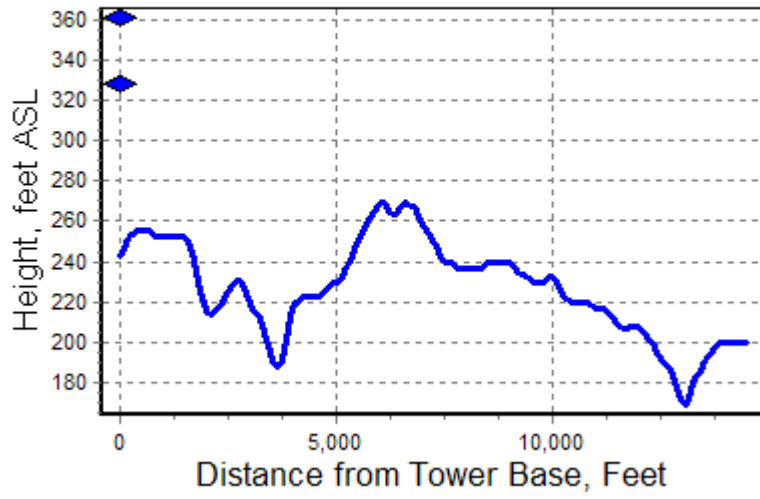

Terrain Profile

W5WZ-320.00.PRO

118/85 ft

Print

Close