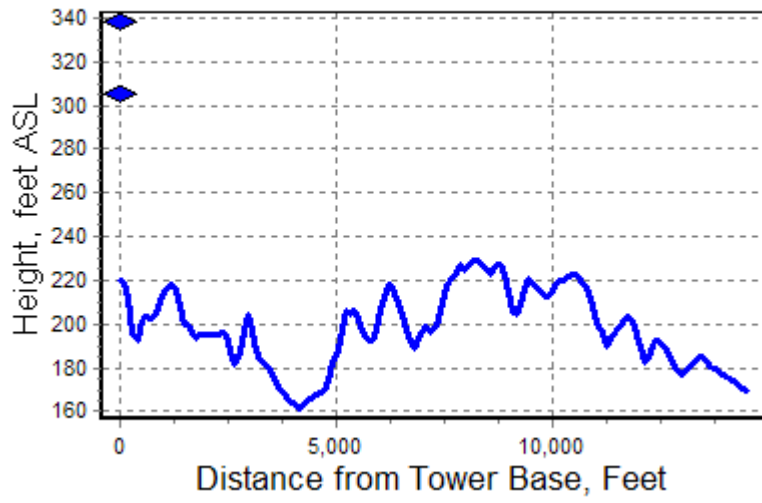

Terrain Profile

W5WZ-1-90.00.PRO

118/85 ft

Print

Close