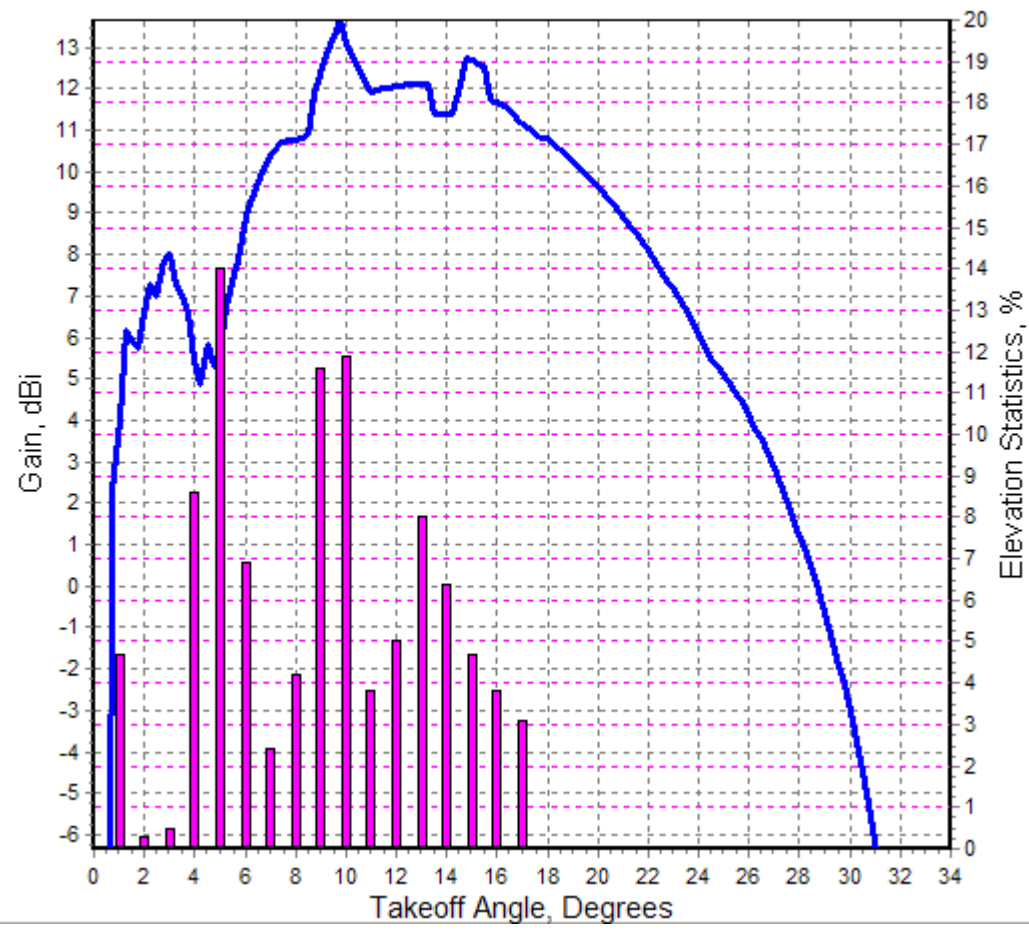

Freq. = 7.1 MHz  
Max. Gain: 13.7 dBi  
W5WZ-1-320.00.PRO  
118 ft  
2-Ele.  
Fig. of Merit: 10.8

Elev. Statistic  
W5-LA-JA.PRN

Print Out File  
Close