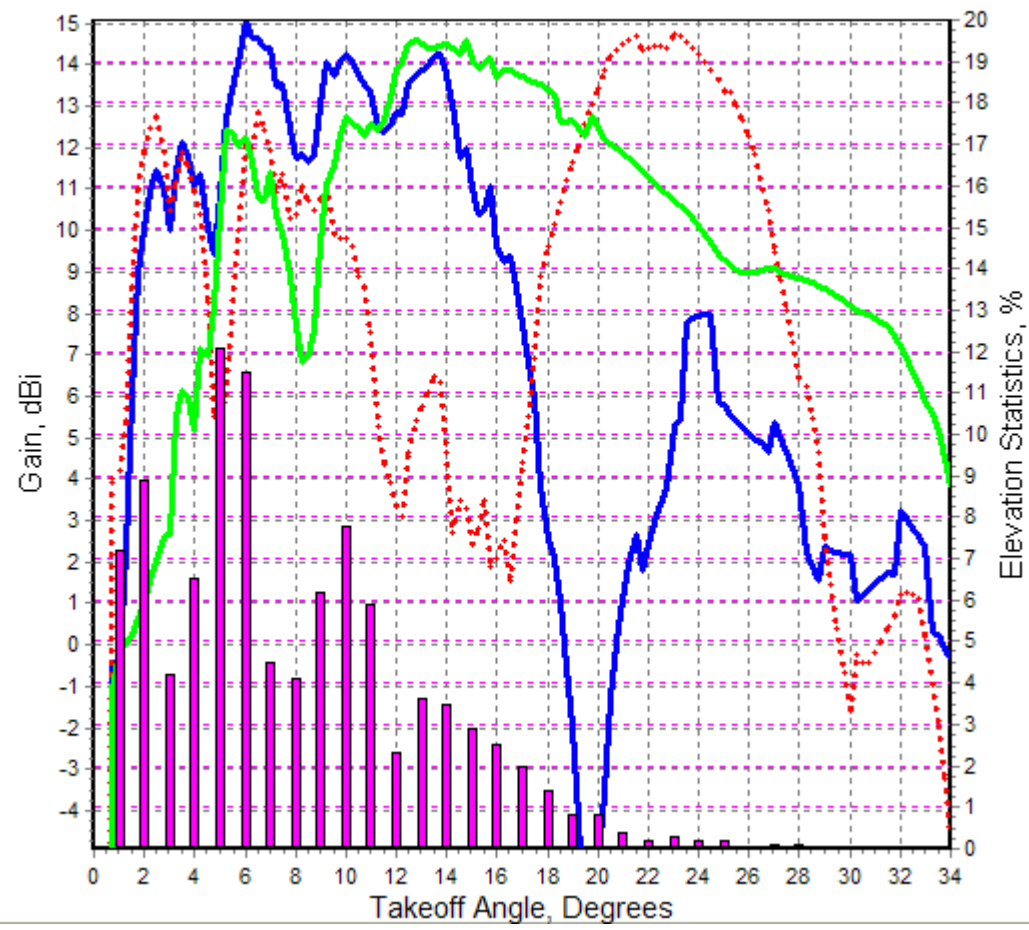

Freq. = 14.1 MHz
Max. Gain: 15.1 dBi

W5WZ-1-45.00.PRO
118/52 ft
3-Ele.
Fig. of Merit: 12.2

W5WZ-1-45.00.PRO
118 ft dots
3-Ele.
Fig. of Merit: 9.7

W5WZ-1-45.00.PRO
52 ft
3-Ele.
Fig. of Merit: 11.1

Elev. Statistic