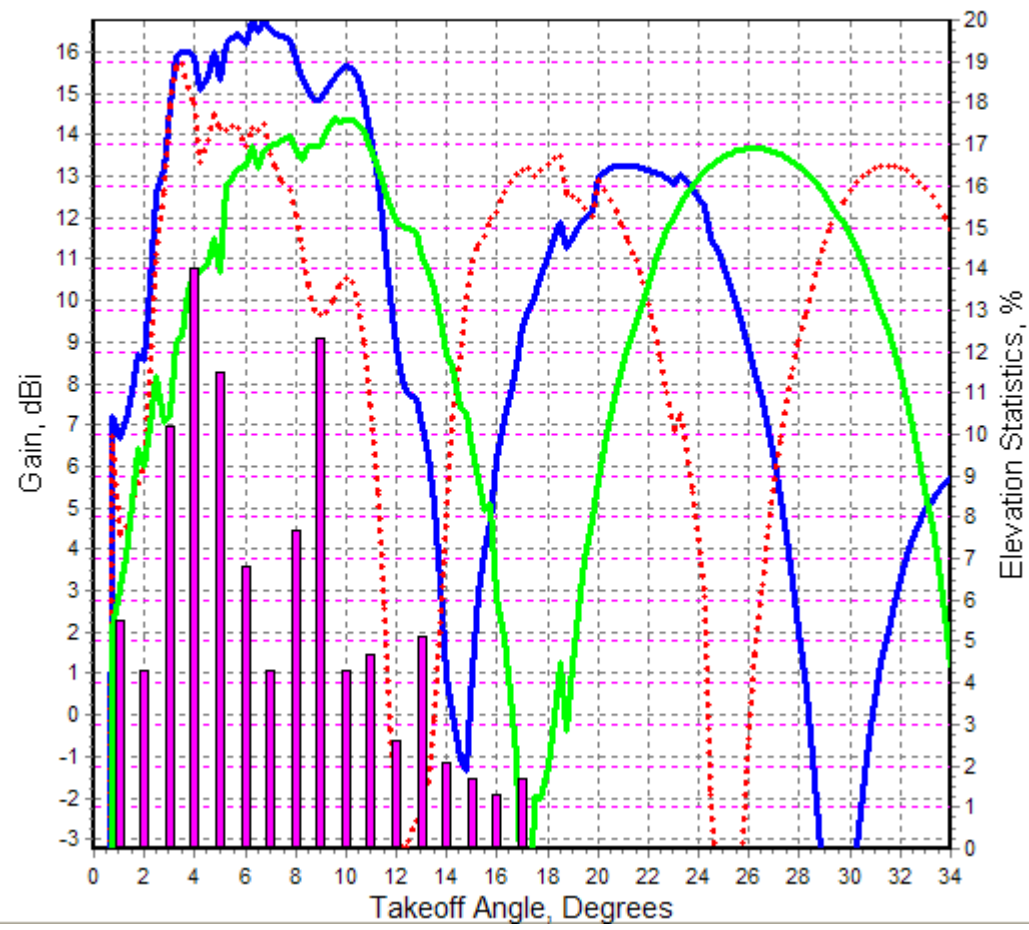

Freq. = 21.2 MHz
Max. Gain: 16.8 dBi

W5WZ-320.00.PRO
118/85 ft
4-Ele.
Fig. of Merit: 14.4

W5WZ-320.00.PRO
118 ft dots
4-Ele.
Fig. of Merit: 12.3

W5WZ-320.00.PRO
85 ft
4-Ele.
Fig. of Merit: 11.6

Elev. Statistic