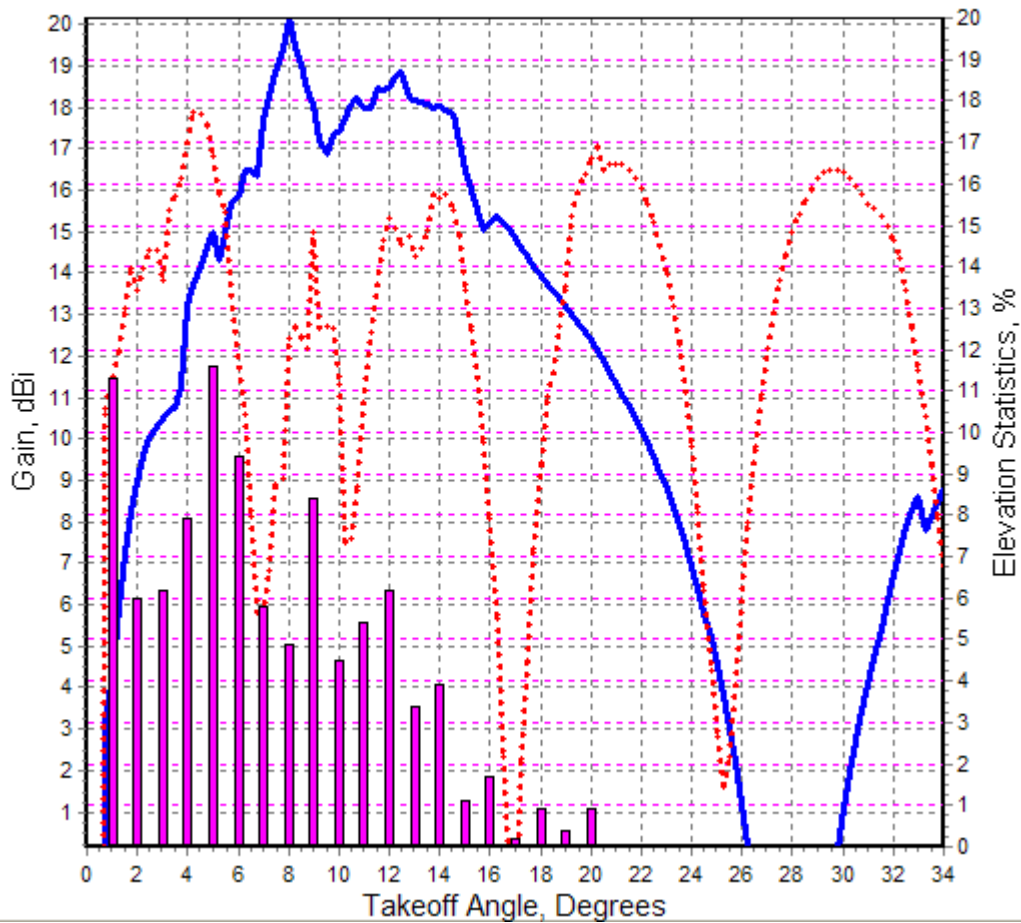

Freq. = 28.3 MHz
Max. Gain: 20.2 dBi
W5WZ-1-155.00.PRO
38 ft
6-Ele.
Fig. of Merit: 16.1
W5WZ-1-155.00.PRO
118 ft dots
6-Ele.
Fig. of Merit: 14.2

Elev. Statistic
W5-LA-SA.PRN